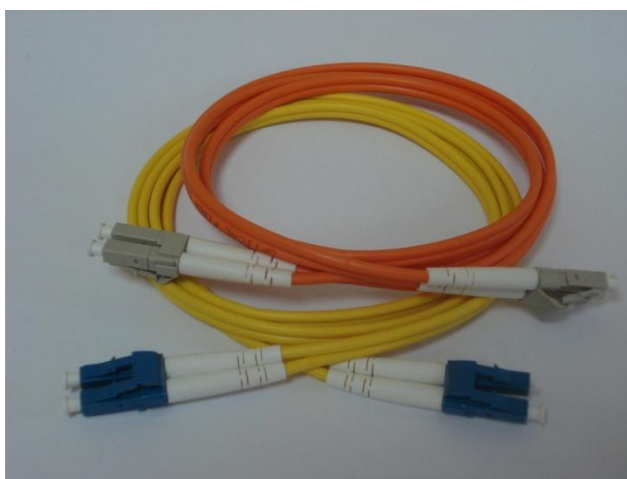

PRODUCT BRIEF

CABLES & PATCH LEADS

CISCO / 3COM / COMPATIBLE CABLES

Compatible Cables	Brand	X.21	Smart Serial	Type of Cable					Gender		Length				Colour	Further Description
				DTE	DCE	RS-232	RS-530	DB15	Male	Female	1m	3m	5m	10m		
CAB-X21MT-C	Cisco	x		x				x	x		x				Green	
CAB-X21MT5-C	Cisco	x		x				x	x				x		Green	
CAB-X21MT10-C	Cisco	x		x				x	x					x	Green	
CAB-SSX21MT-C	Cisco	x	x	x				x	x		x				Blue	
CAB-SSX21MT10-C	Cisco	x	x	x				x	x					x	Blue	
CAB-X21FC-C	Cisco	x			x			x		x	x					
CAB-SSX21FC-C	Cisco	x	x		x			x		x	x					
CAB-SS232MT-C	Cisco		x	x		x			x		x					
CAB-530MT-C	Cisco			x			x		x							
CAB-SSV35MT-C	Cisco		x	x					x							
CAB-STACK-3M-C												x				Switching stacking cable
AIR-CAB005LL-C																5ft low loss RF Cable w/RP-TNC Connectors
CAB-3C13678-C	3Com	x		x									x			Router X.21 DTE Cable DB-50m to X21m

FIBRE PATCH LEADS

Fibre Patch Leads	Mode		Duplex	Meter		
	MM	SM		1M	3M	6M
FIB-SCSC	x	x	x	x	x	x
FIB-LCSC	x	x	x	x	x	x
FIB-LCLC	x	x	x	x	x	x
FIB-STST	x	x	x	x	x	x
FIB-STSC	x	x	x	x	x	x
FIB-LCST	x	x	x	x	x	x
Mid-Couplers:						
KCAT-ST2ST						
KCAT-ST2SC						
KCAT-SC2SC						
KCAT-LC2LC						

Code	Connector	Connector		Mode		Duplex or Simplex		Length in meter
FIB-	SC	ST	-	M	-	D	-	1

CONNECTOR TYPES

SC

ST

LC